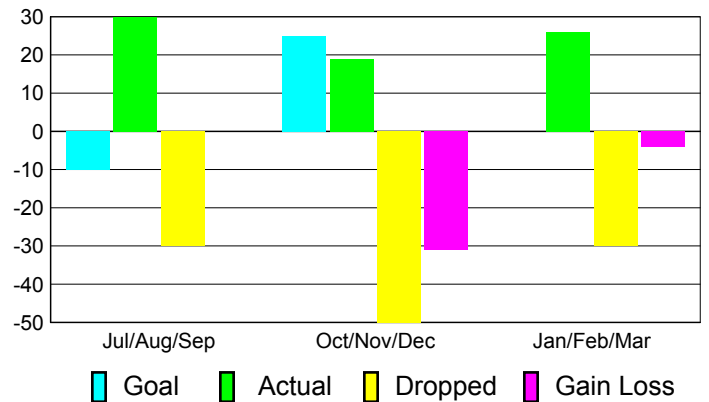

Membership Results 2010-2011

Goal, New, Dropped, Gain/Loss

Comparison of Membership Gain/Loss

Current Year Compared to the Previous Year