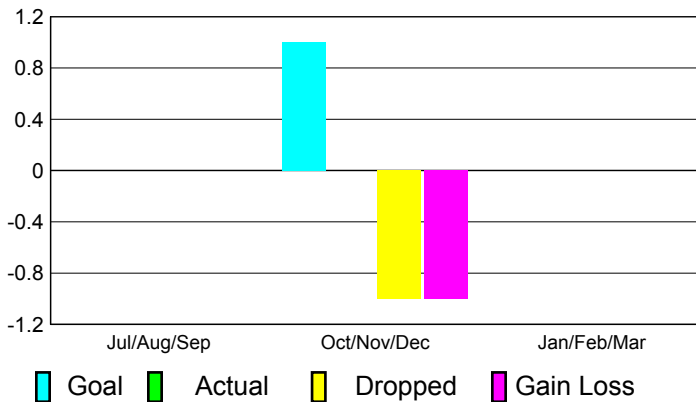

2010-2011 GMT Reports for District (or Undistricted) **District 27 C1**

GMT: **Gary W Fry**

Location: **WISCONSIN**

GMT CA: **1**

CLUBS

**Club Results
2010-2011**

**Clubs
2009-2010**

Month	New Club Goal	Actual New Clubs	Actual Dropped Clubs	Gain/Loss of Clubs	Gain/Loss of Clubs
Jul/Aug/Sep	0	0	0	0	0
Oct/Nov/Dec	1	0	-1	-1	0
Jan/Feb/Mar	0	0	0	0	0
Totals	1	0	-1	-1	0

Club Results 2010-2011

Goal, New, Dropped, Gain/Loss

Comparison of Club Gain/Loss

Current Year Compared to the Previous Year

YTD Status Quo Clubs 2010-2011

Status Quo Clubs Compared to Status Quo Members

MEMBERSHIP